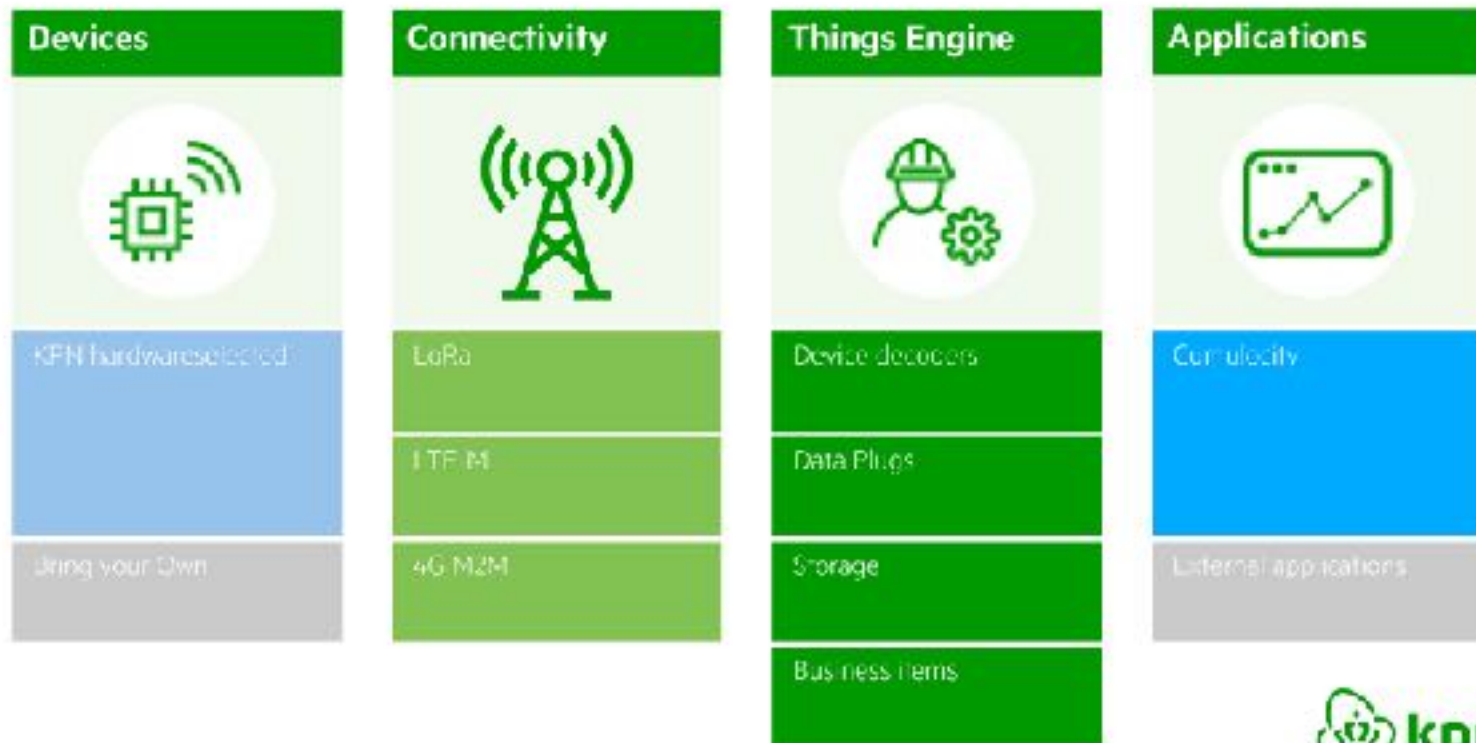

Kick-start your IoT solutions

The complex IoT chain simplified for our customers to create more value

Grow and simplify IoT

with end-2-end solutions or modular building blocks

KPN Things bouwblokken

Architectuur en overzicht van modulaire bouwblokken